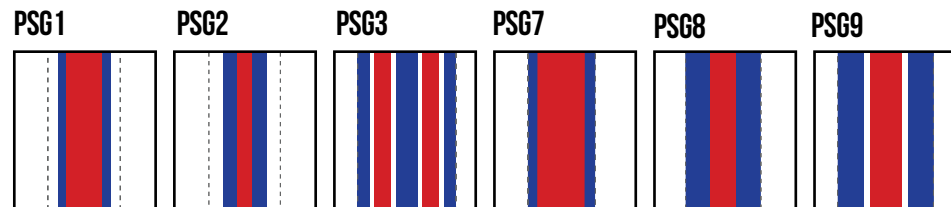

- ① Main Body
- ② Sublimated Graphic Stripes PSG7
- ③ Pro Neck
- ④ Pro Cuffs
- ⑤ Speedline Logo

Style DCP **Color Pant** **Style DWP** **White Pant**

- 88% Nylon/ 12% spandex.
- Sublimated Side Inserts
- Drawcord Wasit

- ① Main Body
- ② Speedline Logo

Style DCSI Color Pant

Style DWSI White Pant

- 88% Nylon/ 12% spandex. Shown with Sublimated Pant Graphic PSG8
- Sublimated Side Inserts
- Drawcord Wasit

- ① Main Body
- ② Sublimated Side Inserts (WH/BLK/WH)
- ③ Speedline Logo

Standard Sublimated Pant Insert Graphics

Standard Numbers and Lettering

Blade 1234567890

Aachen Bold **ABCDEFGHIJKLMNOPQRSTUVWXYZ**

Cadence 1234567890

Augusta ABCDEFGHIJKLMNOPQRSTUVWXYZ

Cadet 1234567890

Arizona ABCDEFGHIJKLMNOPQRSTUVWXYZ